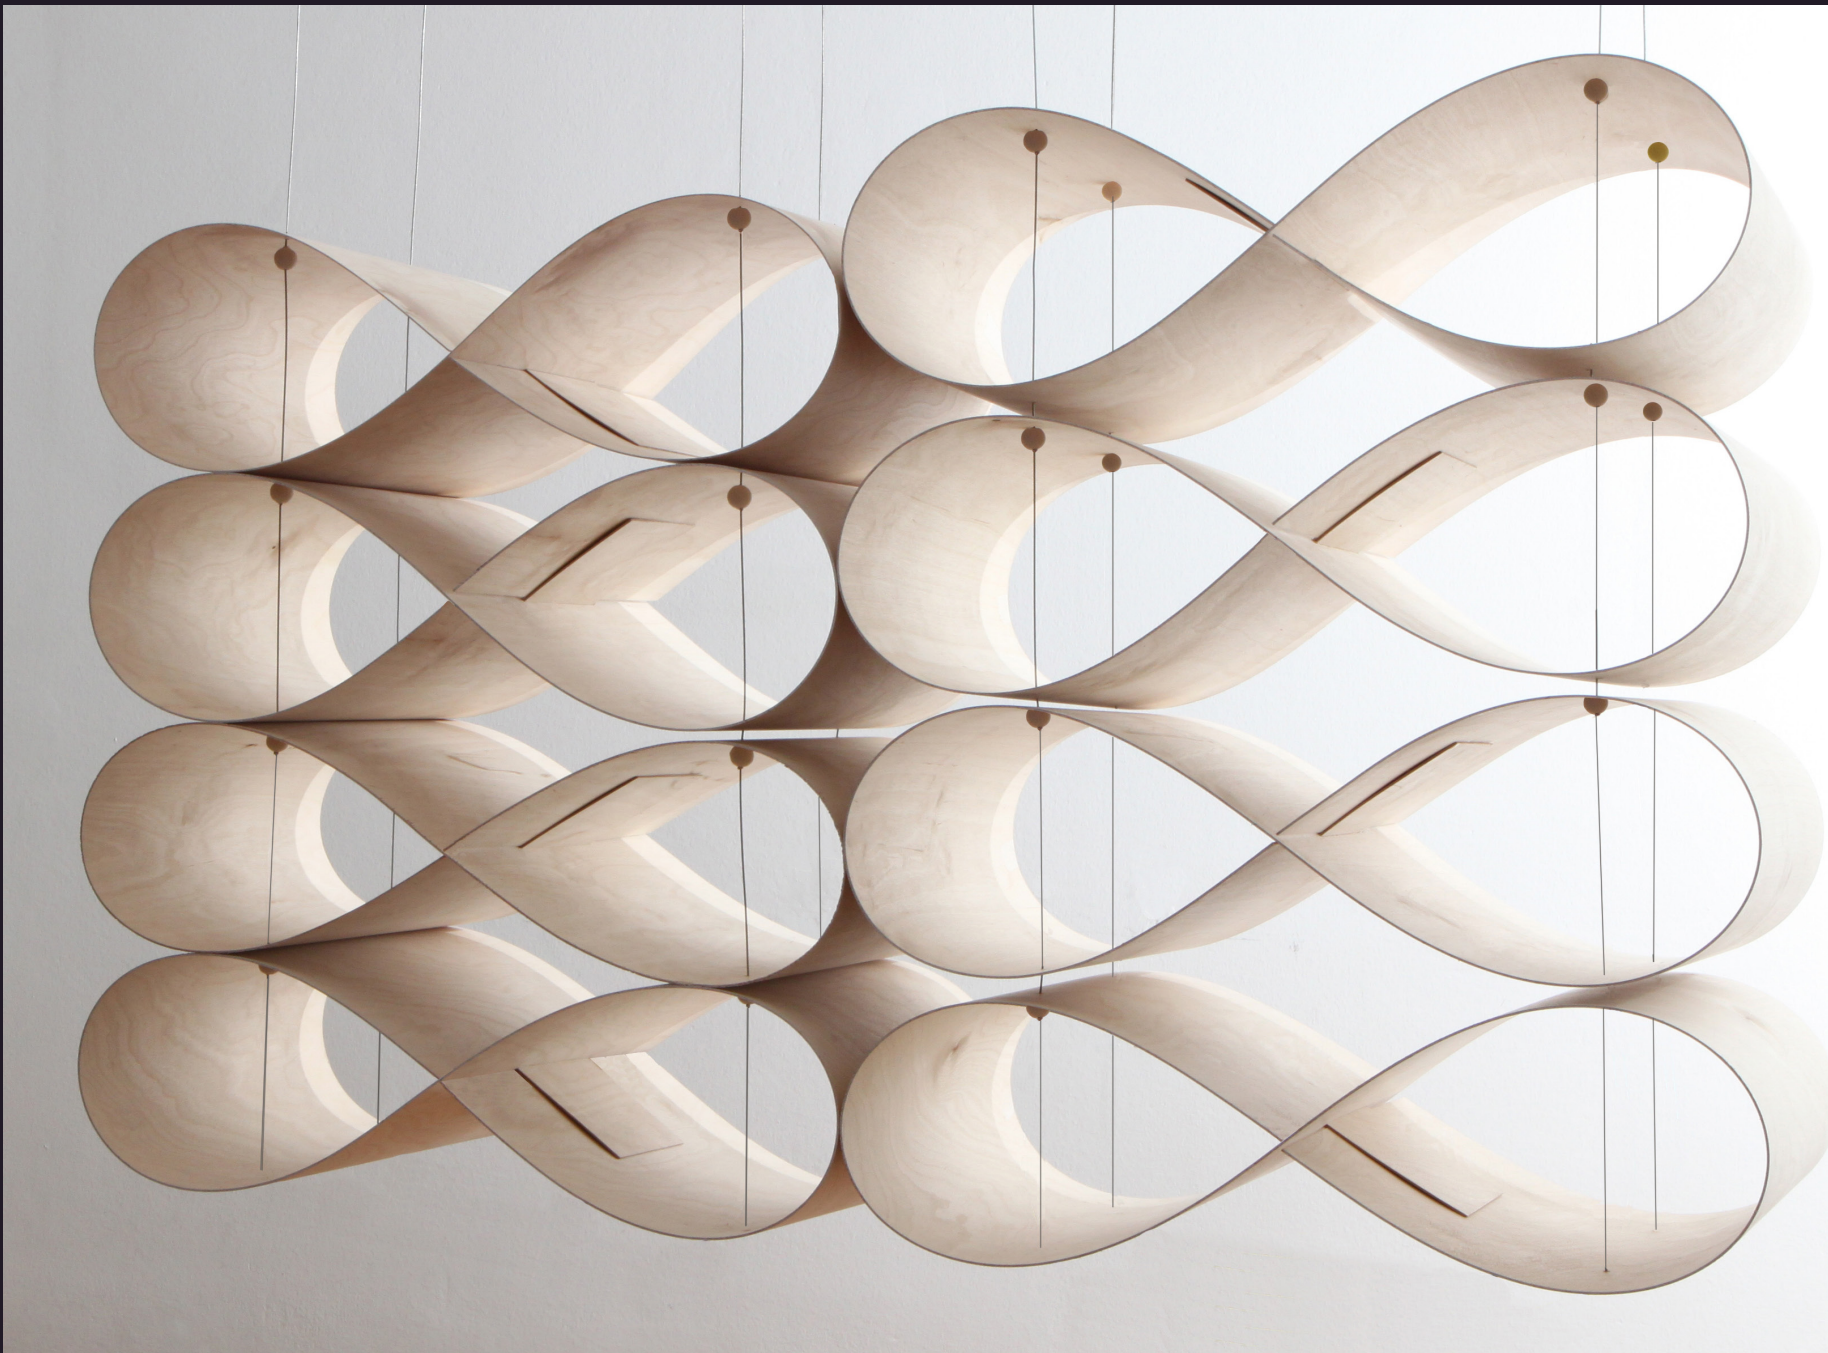

# VIVID

Design by: **Ivy Design - Verena Lang**  
Prodotto in: **Austria** Produced in: **Austria**

**VIVID** is modular hanging partition made from strong imprinted paper. During the transport and storage the paper is totally flat and the modules can be piled up without consuming space.

Vivid is a modular and lightweight partition that livens up your rooms. The flat sheets of cardboard can be assembled and bent in shape yourself easily.

#### Size

Size of 1 module

52cm (length), 30 (width), 16cm(height)

#### Material

*imprinted cardboard, steel rope*

**VIVID** is modular hanging partition made from strong imprinted paper with different wooden patterns or various colors.

*The number of single VIVID modules piled up can be chosen individually. Put as many single modules on top of each other as you want.*