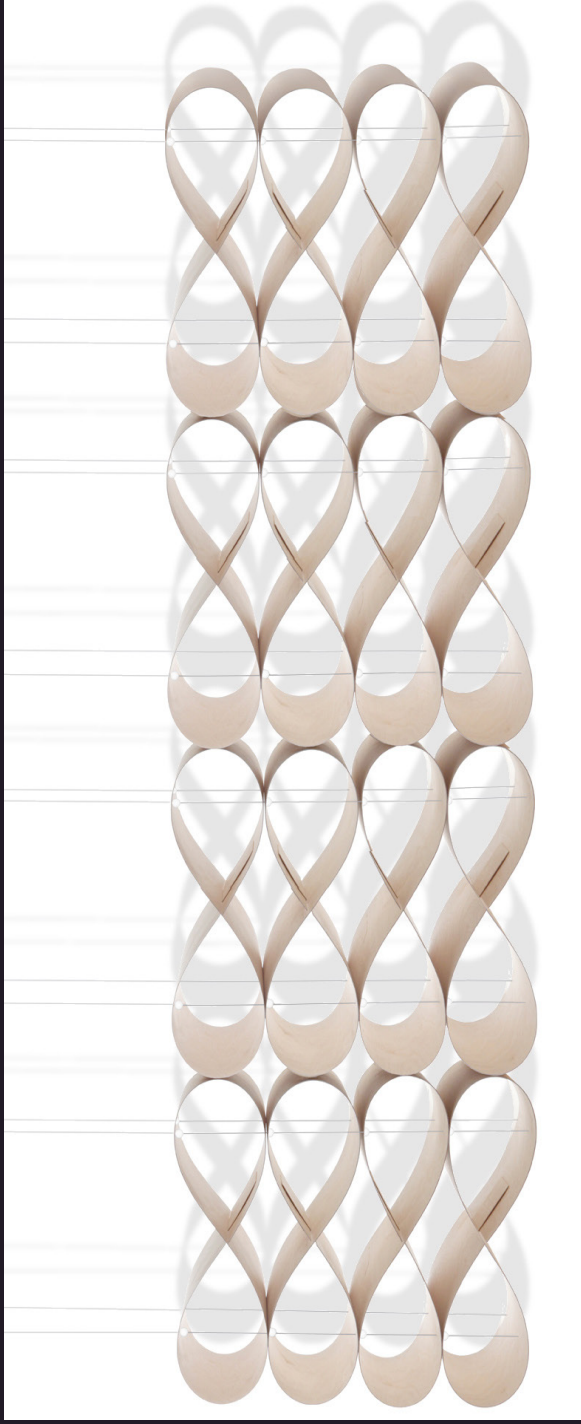

# VIVID

Design by: **Ivy Design - Verena Lang**  
Prodotto in: **Austria** Produced in: **Austria**

**VIVID** is modular hanging partition made from strong imprinted paper. During the transport and storage the paper is totally flat and the modules can be piled up without consuming space.

Vivid is a modular and lightweight partition that livens up your rooms. The flat sheets of cardboard can be assembled and bent in shape yourself easily.

#### Size

Size of 1 module

52cm (length), 30 (width), 16cm(height)

#### Material

*imprinted cardboard, steel rope*

**VIVID** is modular hanging partition made from strong imprinted paper with different wooden patterns or various colors.

*The number of single VIVID modules piled up can be chosen individually. Put as many single modules on top of each other as you want.*